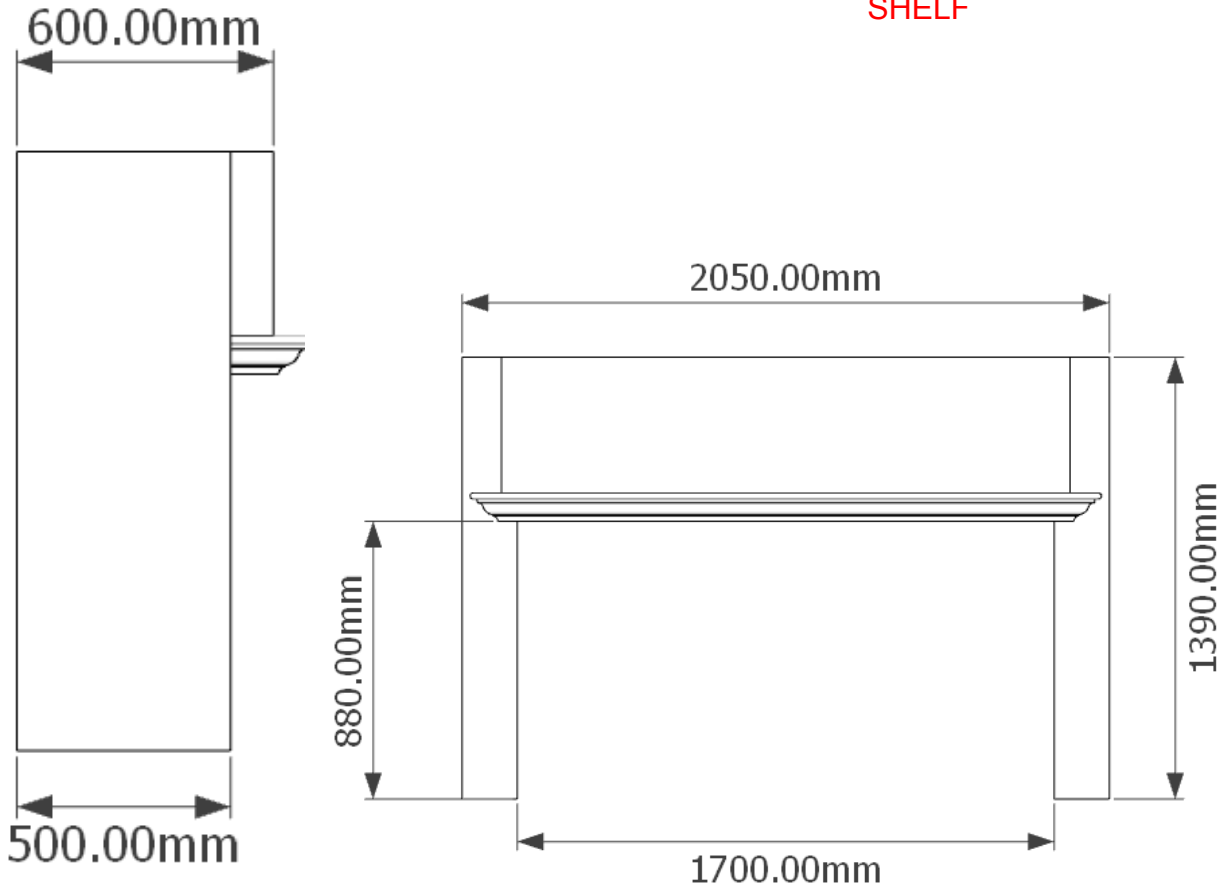

ITEM NUMBER -	16
HEIGHT -	1400mm
WIDTH -	See below
DEPTH -	See below

Notes.

Canopy

NO INTERNAL STRUCTURE

MAKE BOTTOM REMOVABLE FOR EXTRACTOR

MADE FROM 18mm TO REDUCE WEIGHT

1 PLATE GROOVE IN FRONT OF MANTLE SHELF

APERTURE 1 HEIGHT	880mm	HINGE SIDE	
APERTURE 2 HEIGHT		PLINTH HEIGHT	
APERTURE 3 HEIGHT		CARCASE REAR VOID	
DOOR MATERIAL		EXTERNAL FINISH	brushed
DOOR RAILS		FRAME TYPE	Staff bead
DOOR TYPE		EXTERNAL COLOUR	F&B Pavilion no. 242
SHELF COLOUR		INTERNAL COLOUR