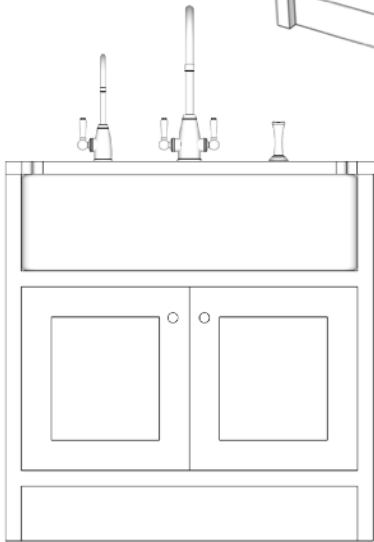

# Pull out base

Notes.

HEIGHT -	<b>880mm</b>
WIDTH -	<b>242mm</b>
DEPTH -	<b>588mm</b>

Set legs back  
16mm

2x drawer boxes  
to hold door, top  
for spices  
bottom for oils

APERTURE 1 HEIGHT	690mm	HINGE SIDE	
APERTURE 2 HEIGHT		PLINTH HEIGHT	110mm
APERTURE 3 HEIGHT		CARCASE REAR VOID	36mm
DOOR MATERIAL	beech	EXTERNAL FINISH	brushed
DOOR RAILS	N/A	FRAME TYPE	Staff bead
DOOR TYPE	N/A	EXTERNAL COLOUR	<b>F&amp;B Downpipe no. 26</b>
SHELF COLOUR		INTERNAL COLOUR	<b>OAK NAT LAQ</b>

ITEM NUMBER -	<b>12</b>	Notes.
<b>Sink</b>		REMOVABLE BACK ON BATTEN
HEIGHT -	<b>880mm</b>	SET LEGS 16mm BEHIND FRONT FRAME
WIDTH -	<b>845mm</b>	
DEPTH -	<b>588mm</b>	PLEASE REPLACE FIXED SHELF WITH 2X 40x40mm BATTEN AS SHOWN