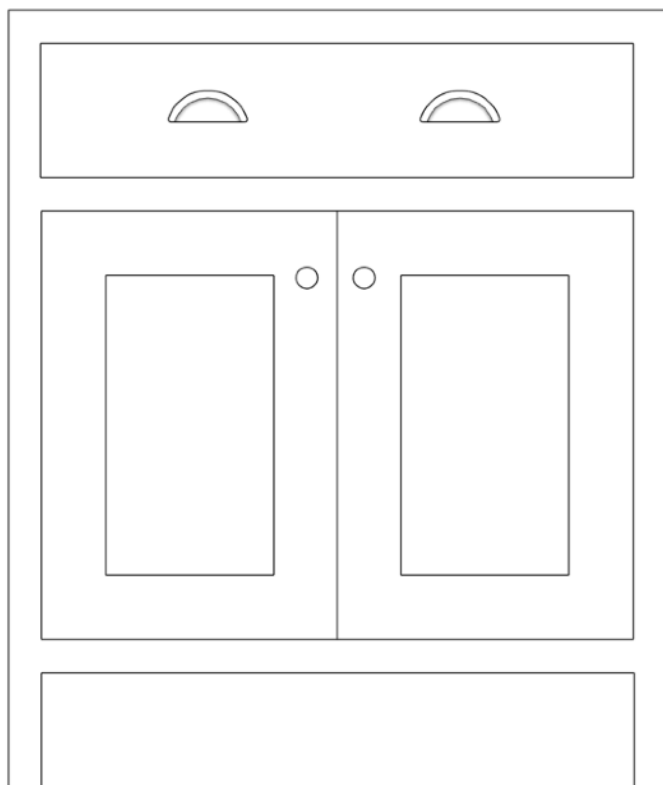

# 1 Drawer 2 door base

Notes.

Set legs back  
16mm

HEIGHT - **880mm**

WIDTH - **742mm**

DEPTH - **588mm**

APERTURE 1 HEIGHT	120mm	HINGE SIDE	
APERTURE 2 HEIGHT	530mm	PLINTH HEIGHT	110mm
APERTURE 3 HEIGHT		CARCASE REAR VOID	36mm
DOOR MATERIAL	Beech	EXTERNAL FINISH	brushed
DOOR RAILS	70mm	FRAME TYPE	Staff bead
DOOR TYPE	shaker	EXTERNAL COLOUR	<b>F&amp;B Pavilion no. 242</b>
SHELF COLOUR		INTERNAL COLOUR	<b>OAK NAT LAQ</b>