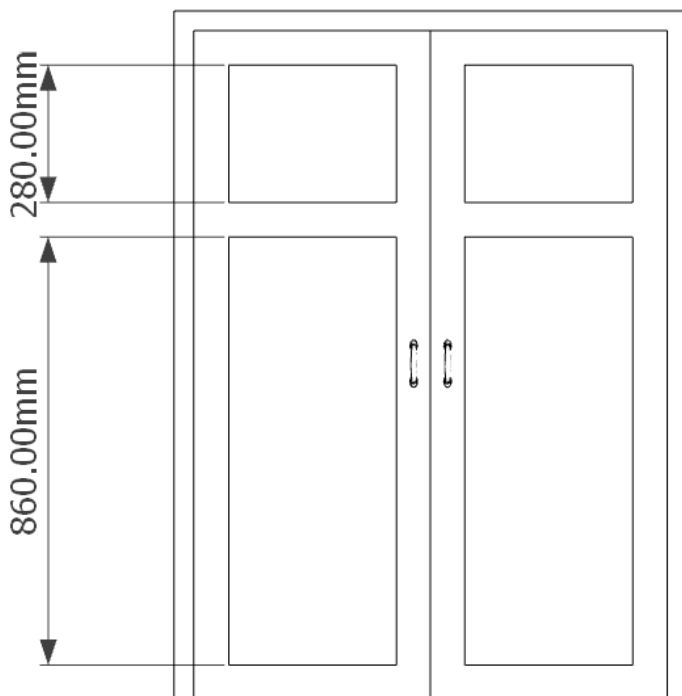

# Pull out base

Notes.

HEIGHT -	<b>880mm</b>
WIDTH -	<b>242mm</b>
DEPTH -	<b>588mm</b>

Set legs back  
16mm

2x drawer boxes  
to hold door, top  
for spices  
bottom for oils

APERTURE 1 HEIGHT	690mm	HINGE SIDE	
APERTURE 2 HEIGHT		PLINTH HEIGHT	110mm
APERTURE 3 HEIGHT		CARCASE REAR VOID	36mm
DOOR MATERIAL	beech	EXTERNAL FINISH	brushed
DOOR RAILS	N/A	FRAME TYPE	Staff bead
DOOR TYPE	N/A	EXTERNAL COLOUR	<b>F&amp;B Downpipe no. 26</b>
SHELF COLOUR		INTERNAL COLOUR	<b>OAK NAT LAQ</b>

# Dishwasher

Notes.

HEIGHT -	<b>880mm</b>
WIDTH -	<b>680mm</b>
DEPTH -	<b>300mm</b>

3 piece carcass,  
legs to floor

Top and bottom  
rail fixed to door

Jambs fixed to  
carcass

Top flush with  
top of carcass

# 2 Door dresser

Notes.

HEIGHT -	<b>1390mm</b>
WIDTH -	<b>1042mm</b>
DEPTH -	<b>450mm</b>

Top flush down with inside of front frame

Keep Shelves back 50mm from front frame for strip lighting

APERTURE 1 HEIGHT	1350mm	HINGE SIDE	Both
APERTURE 2 HEIGHT		PLINTH HEIGHT	
APERTURE 3 HEIGHT		CARCASE REAR VOID	18mm
DOOR MATERIAL	beech	EXTERNAL FINISH	brushed
DOOR RAILS	70mm	FRAME TYPE	Staff bead
DOOR TYPE	shaker	EXTERNAL COLOUR	<b>F&amp;B Pavilion no. 242</b>
SHELF COLOUR	Oak, Nat. Laq.	INTERNAL COLOUR	<b>OAK NAT LAQ</b>

ITEM NUMBER -	<b>16</b>
HEIGHT -	<b>1400mm</b>
WIDTH -	<b>See below</b>
DEPTH -	<b>See below</b>

Notes.