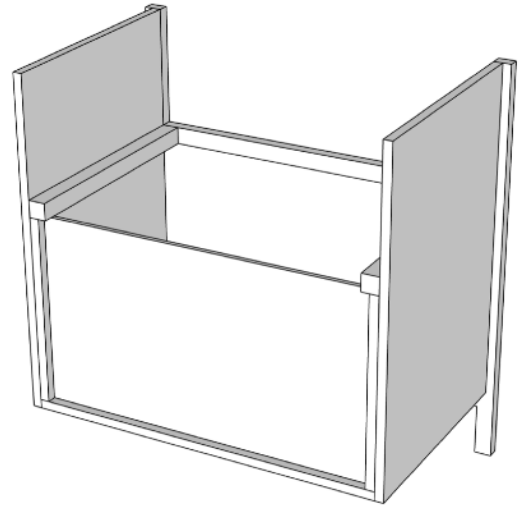

# Pull out base

Notes.

HEIGHT -	<b>880mm</b>
WIDTH -	<b>242mm</b>
DEPTH -	<b>588mm</b>

Set legs back  
16mm

2x drawer boxes  
to hold door, top  
for spices  
bottom for oils

APERTURE 1 HEIGHT	690mm	HINGE SIDE	
APERTURE 2 HEIGHT		PLINTH HEIGHT	110mm
APERTURE 3 HEIGHT		CARCASE REAR VOID	36mm
DOOR MATERIAL	beech	EXTERNAL FINISH	brushed
DOOR RAILS	N/A	FRAME TYPE	Staff bead
DOOR TYPE	N/A	EXTERNAL COLOUR	<b>F&amp;B Downpipe no. 26</b>
SHELF COLOUR		INTERNAL COLOUR	<b>OAK NAT LAQ</b>

ITEM NUMBER -	<b>12</b>	Notes.
<b>Sink</b>		REMOVABLE BACK ON BATTEN
HEIGHT -	<b>880mm</b>	SET LEGS 16mm BEHIND FRONT FRAME
WIDTH -	<b>845mm</b>	
DEPTH -	<b>588mm</b>	PLEASE REPLACE FIXED SHELF WITH 2X 40x40mm BATTEN AS SHOWN