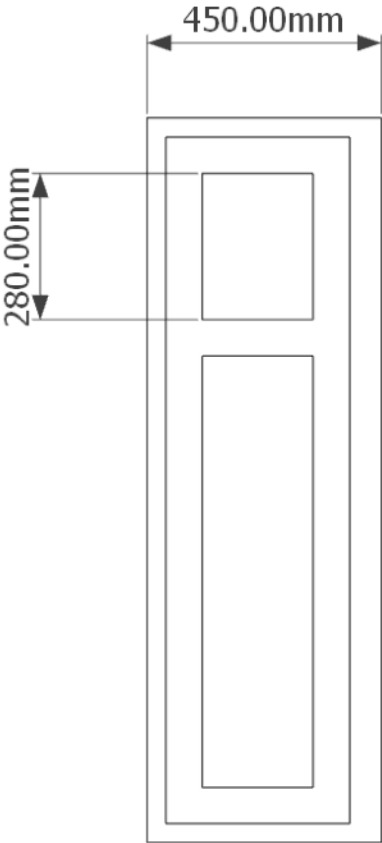

ITEM NUMBER -	<b>8</b>
---------------	----------

ITEM NUMBER -	<b>16</b>
HEIGHT -	<b>1400mm</b>
WIDTH -	<b>See below</b>
DEPTH -	<b>See below</b>

Notes.

APERTURE 1 HEIGHT		HINGE SIDE	
APERTURE 2 HEIGHT		PLINTH HEIGHT	110mm
APERTURE 3 HEIGHT		CARCASE REAR VOID	
DOOR MATERIAL	beech	EXTERNAL FINISH	brushed
DOOR RAILS	70mm	FRAME TYPE	Staff bead
DOOR TYPE	shaker	EXTERNAL COLOUR	<b>F&amp;B Downpipe no. 26</b>
SHELF COLOUR		INTERNAL COLOUR	

# Dresser framed end panel

Notes.

HEIGHT -	<b>1390mm</b>
WIDTH -	<b>450mm</b>
DEPTH -	<b>18mm</b>

Right hand jamb  
65mm

APERTURE 1 HEIGHT		HINGE SIDE	both
APERTURE 2 HEIGHT		PLINTH HEIGHT	
APERTURE 3 HEIGHT		CARCASE REAR VOID	18mm
DOOR MATERIAL	beech	EXTERNAL FINISH	brushed
DOOR RAILS	70mm	FRAME TYPE	Staff bead
DOOR TYPE	shaker	EXTERNAL COLOUR	<b>F&amp;B Pavilion no. 242</b>
SHELF COLOUR	Oak, Nat. Laq.	INTERNAL COLOUR	