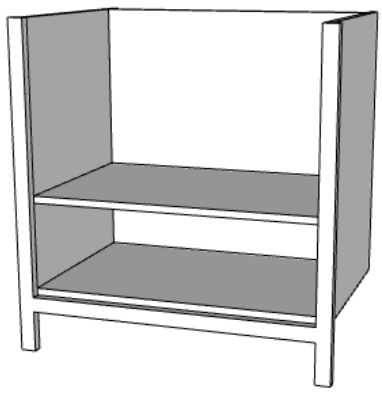

ITEM NUMBER - 6	Notes.
Oven / warmer drawer housing base	Set legs back 16mm No top to carcass Fixed 19mm shelf at base of cabinet and 270mm up
HEIGHT - 880mm	
WIDTH - 845mm	
DEPTH - 588mm	

Please include 2x retention strips for both apertures

APERTURE 1 HEIGHT	460mm	HINGE SIDE	
APERTURE 2 HEIGHT	232mm	PLINTH HEIGHT	110mm
APERTURE 3 HEIGHT		CARCASE REAR VOID	36
DOOR MATERIAL		EXTERNAL FINISH	Brushed
DOOR RAILS		FRAME TYPE	Staff Bead
DOOR TYPE		EXTERNAL COLOUR	F&B Pavilion no. 242
SHELF COLOUR	Oak Nat Laq	INTERNAL COLOUR	OAK NAT LAQ