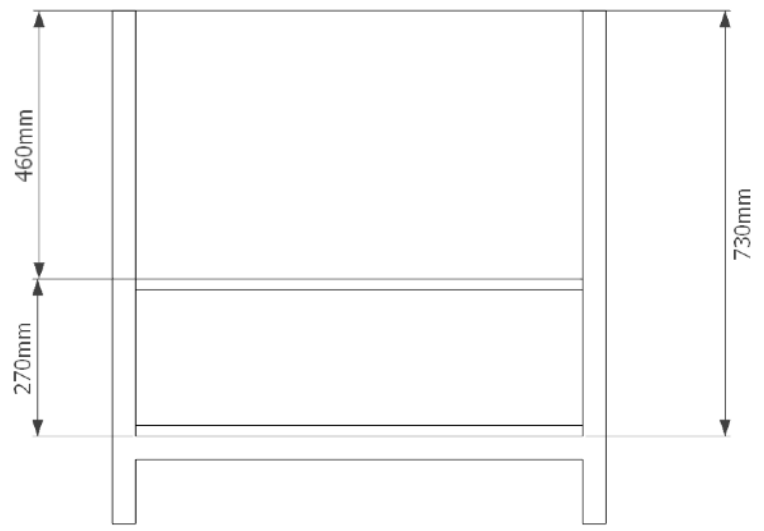

ITEM NUMBER - 6	Notes.
Oven / warmer drawer housing base	Set legs back 16mm No top to carcass Fixed 19mm shelf at base of cabinet and 270mm up
HEIGHT - 880mm	
WIDTH - 845mm	
DEPTH - 588mm	

Please include 2x retention strips for both apertures

APERTURE 1 HEIGHT	460mm	HINGE SIDE	
APERTURE 2 HEIGHT	232mm	PLINTH HEIGHT	110mm
APERTURE 3 HEIGHT		CARCASE REAR VOID	36
DOOR MATERIAL		EXTERNAL FINISH	Brushed
DOOR RAILS		FRAME TYPE	Staff Bead
DOOR TYPE		EXTERNAL COLOUR	F&B Pavilion no. 242
SHELF COLOUR	Oak Nat Laq	INTERNAL COLOUR	OAK NAT LAQ