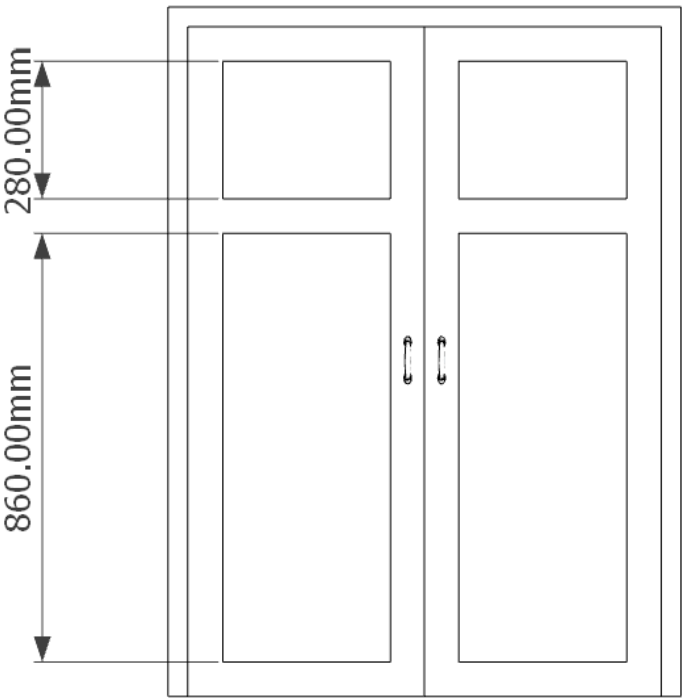

ITEM NUMBER -	17
2 Door dresser	
HEIGHT -	1390mm
WIDTH -	1042mm
DEPTH -	450mm

Notes.

Top flush down with inside of front frame

Keep Shelves back 50mm from front frame for strip lighting and extra for spice racks

2x Spice rack with Oak dowels on backs of doors
2@
1000x410x90

APERTURE 1 HEIGHT	1350mm	HINGE SIDE	both
APERTURE 2 HEIGHT		PLINTH HEIGHT	
APERTURE 3 HEIGHT		CARCASE REAR VOID	18mm
DOOR MATERIAL	beech	EXTERNAL FINISH	brushed
DOOR RAILS	70mm	FRAME TYPE	Staff bead
DOOR TYPE	shaker	EXTERNAL COLOUR	F&B Pavilion no. 242
SHELF COLOUR	Oak, Nat. Laq.	INTERNAL COLOUR	OAK NAT LAQ