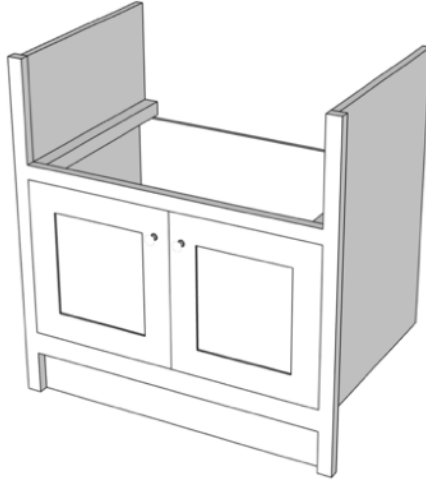

# Pull out base

Notes.

HEIGHT -	<b>880mm</b>
WIDTH -	<b>242mm</b>
DEPTH -	<b>588mm</b>

Set legs back  
16mm

2x drawer boxes  
to hold door, top  
for spices  
bottom for oils

APERTURE 1 HEIGHT	690mm	HINGE SIDE	
APERTURE 2 HEIGHT		PLINTH HEIGHT	110mm
APERTURE 3 HEIGHT		CARCASE REAR VOID	36mm
DOOR MATERIAL	beech	EXTERNAL FINISH	brushed
DOOR RAILS	N/A	FRAME TYPE	Staff bead
DOOR TYPE	N/A	EXTERNAL COLOUR	<b>F&amp;B Downpipe no. 26</b>
SHELF COLOUR		INTERNAL COLOUR	<b>OAK NAT LAQ</b>

ITEM NUMBER -	<b>12</b>	Notes.
<b>Sink</b>		REMOVABLE BACK ON BATTEN
HEIGHT -	<b>880mm</b>	SET LEGS 16mm BEHIND FRONT FRAME
WIDTH -	<b>845mm</b>	
DEPTH -	<b>588mm</b>	PLEASE REPLACE FIXED SHELF WITH 2X 40x40mm BATTEN AS SHOWN