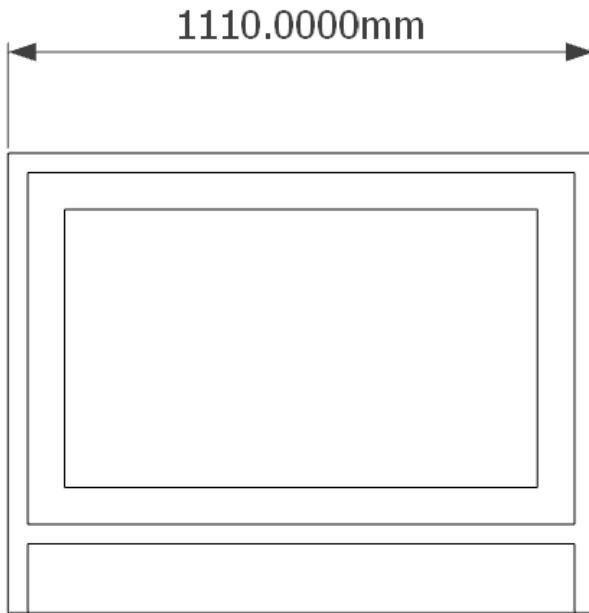

ITEM NUMBER -	20
Base framed end panel	
HEIGHT -	880mm
WIDTH -	1110mm
DEPTH -	18mm

Notes.

Bottom rail
60mm for
skirting fixing

APERTURE 1 HEIGHT		HINGE SIDE	
APERTURE 2 HEIGHT		PLINTH HEIGHT	110mm
APERTURE 3 HEIGHT		CARCASE REAR VOID	
DOOR MATERIAL		EXTERNAL FINISH	brushed
DOOR RAILS	70mm	FRAME TYPE	Staff bead
DOOR TYPE	shaker	EXTERNAL COLOUR	F&B Downpipe no. 26
SHELF COLOUR	Oak, Nat. Laq.	INTERNAL COLOUR